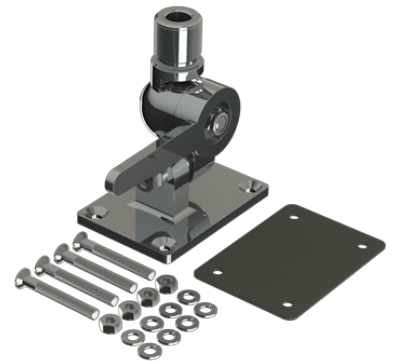

## 4-WAY MOUNT HD 1"-14NF

4-way heavy-duty chrome plated solid brass deck mount (1"-14NF)

- Heavy duty 4-Way tiltable easy lay-down chrome plated solid brass mount for deck/wall mounting of Marine, Satcom and GPS antennas with internal 1"-14NF threaded base
- Stainless steel mounting hardware included

### MECHANICAL SPECIFICATIONS

Color	Chrome
Height	120 mm
Weight	900 g (Mounting Hardware included)
Mounting	Bolt-on with supplied screws
Mounting Place	On deck or wall
Materials	Chrome plated solid brass, stainless steel and rubber
Operating Temperature	-40C to +70C
For Antenna Types	For marine, Satcom and GPS antennas with US-style internal 1"-14NF threaded base
Dimension	93 x 65 x 120 mm